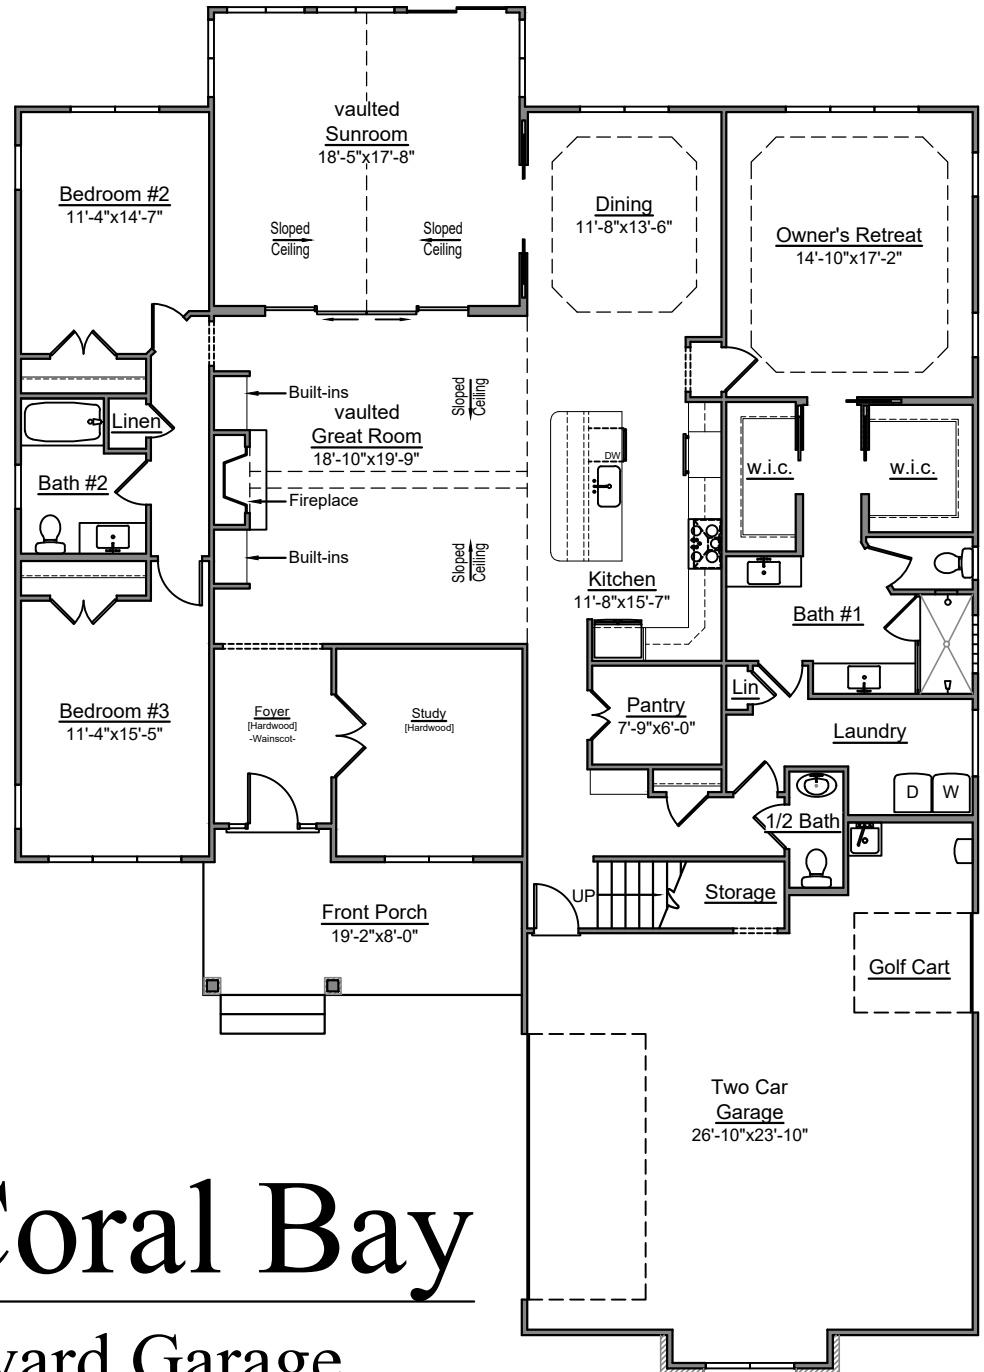

## Area Calculations

|                     |                   |
|---------------------|-------------------|
| 1st Floor Heated    | 2,797 s.f.        |
| 2nd Floor Heated    | 655 s.f.          |
| <b>Total Heated</b> | <b>3,452 s.f.</b> |

# The Coral Bay

## Courtyard Garage