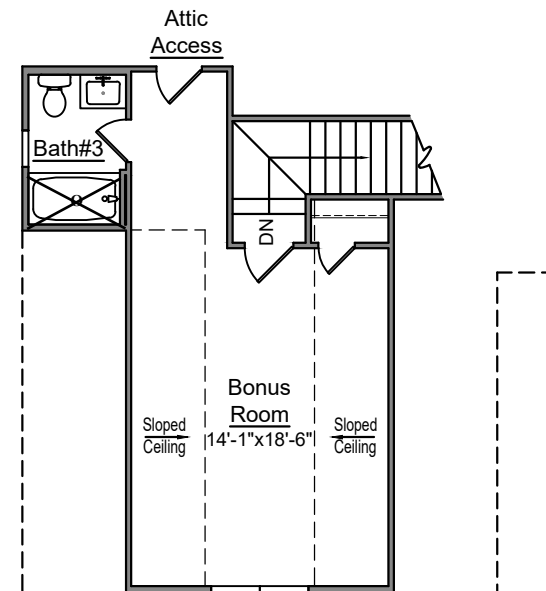

Area Calculations

1st Floor Heated	1,906 s.f.
2nd Floor Heated	411 s.f.
Total Heated	2,317 s.f.

Savannah Pointe