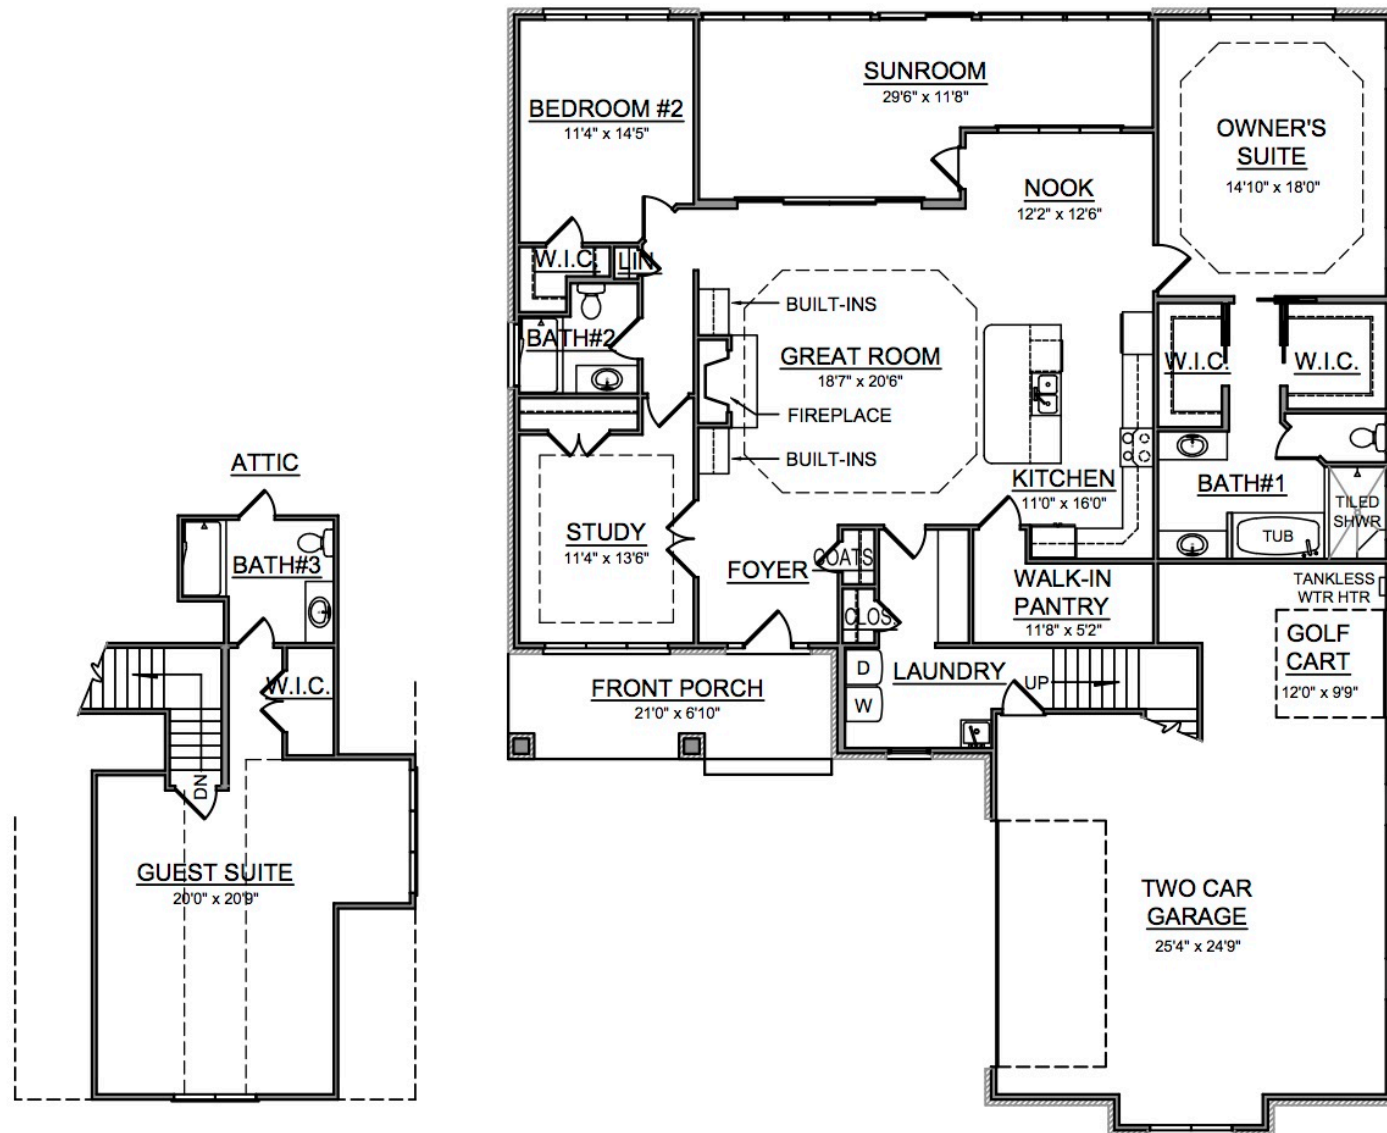

The Sea Island

total heated:
2,969 sq. ft
57'-9"x73'-3"

The Sea Island