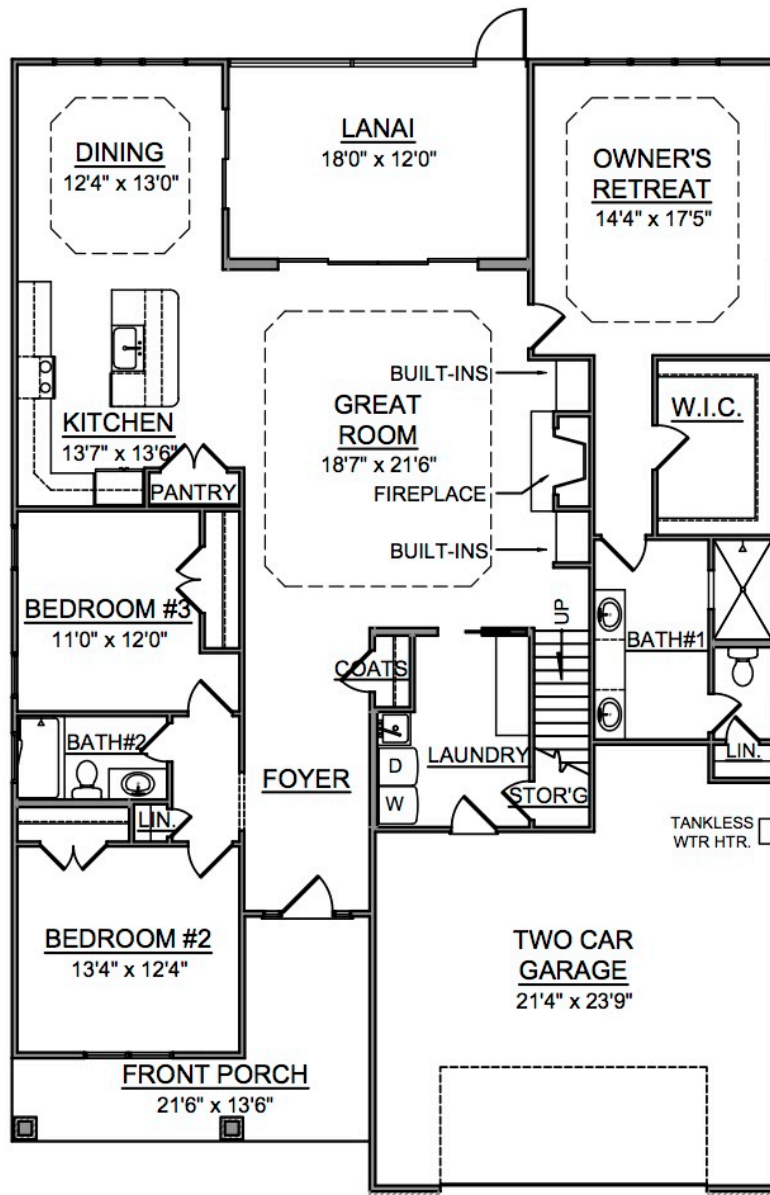

The Sanibel

The Sanibel

total heated:
2,470 sq. ft.±
dimensions:
46'-0"x68'-0"