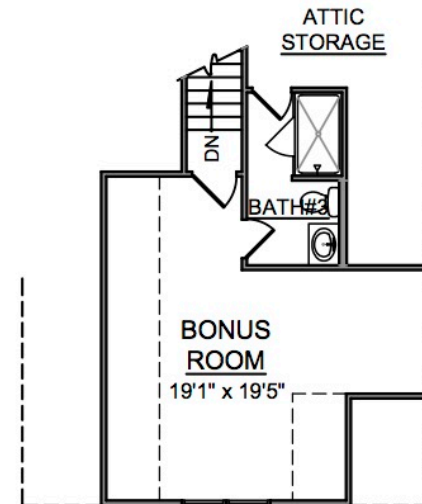

The Sanibel

The Sanibel

total heated:
2,470 sq. ft.±
dimensions:
46'-0"x68'-0"