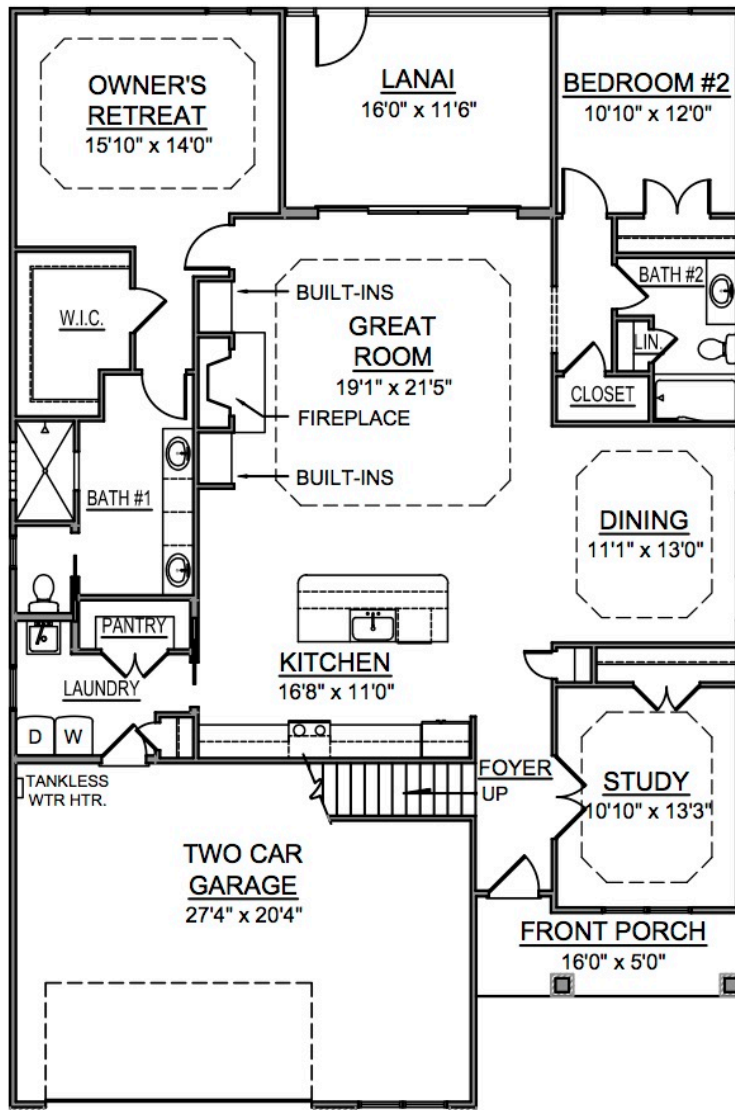

# The Sabal

# The Sabal

total heated:  
2,408 sq. ft.±  
dimensions:  
44'-0"x66'-0"