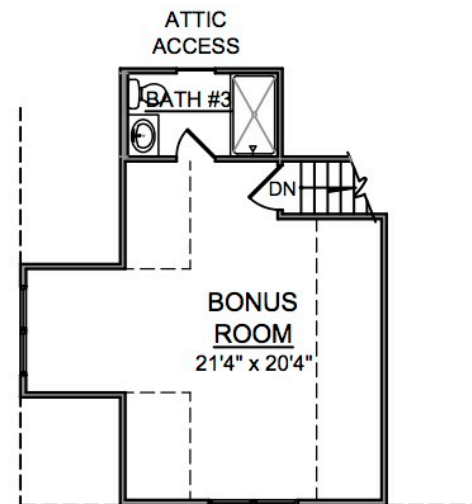

# The Sabal

total heated:  
2,408 sq. ft.±  
dimensions:  
44'-0"x66'-0"