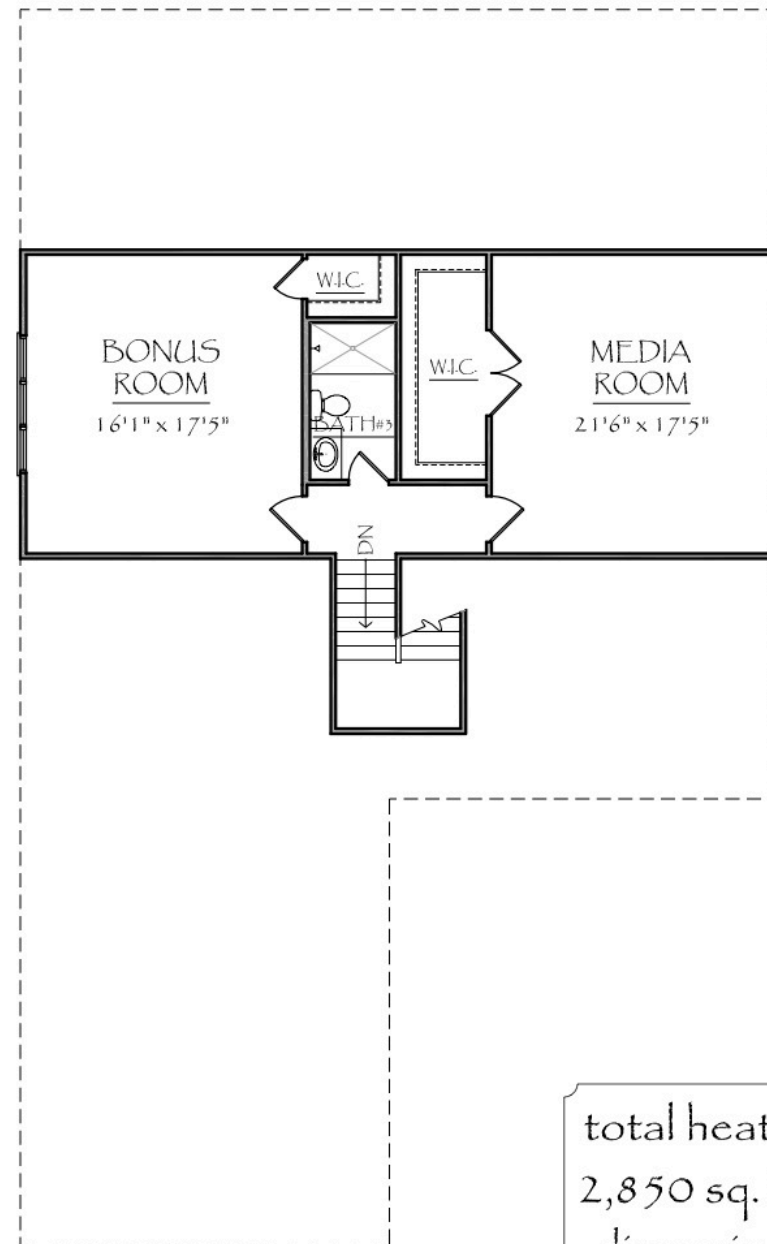

The Reserve

total heated:
2,850 sq. ft.±
dimensions:
46'1-9" x 78'1-5"

The Reserve