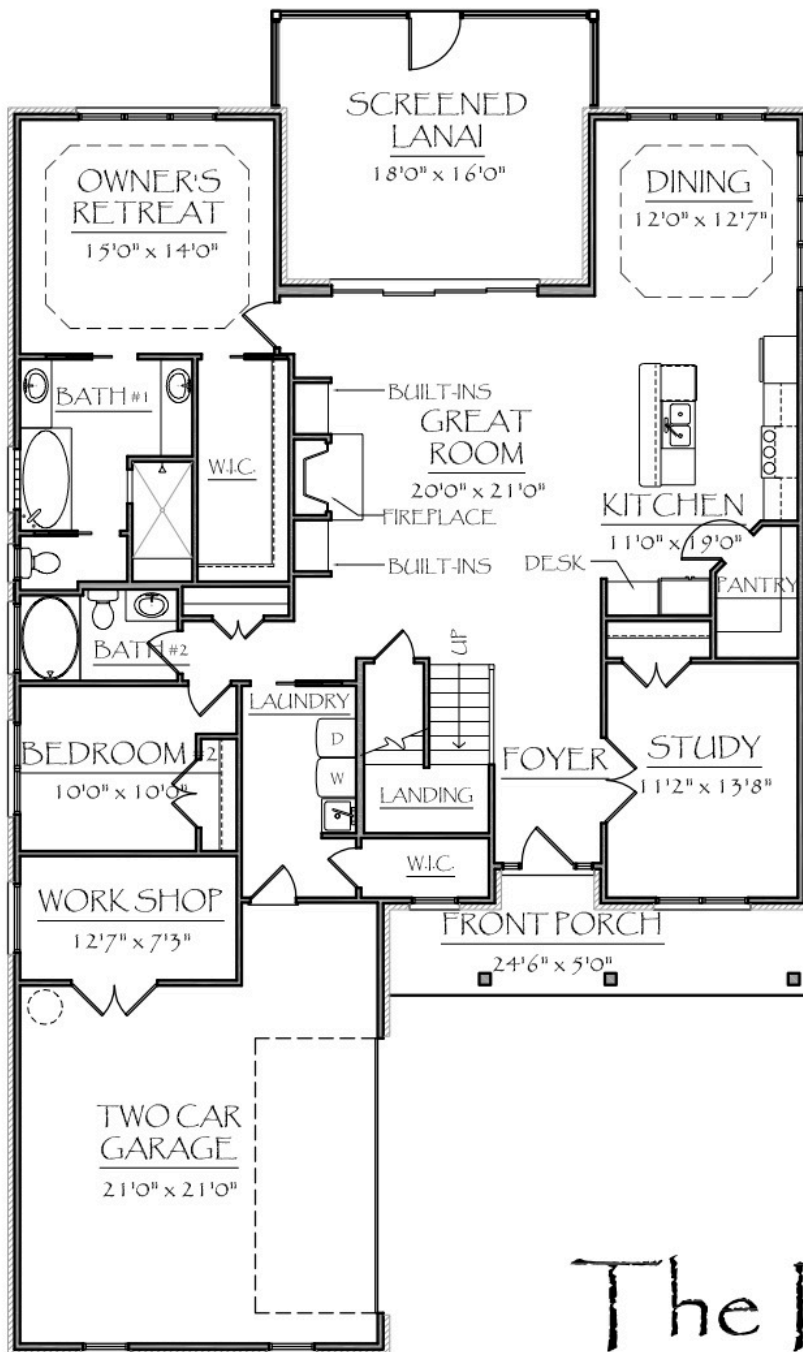

The Reserve

total heated:
2,850 sq. ft.±
dimensions:
46'1-9" x 78'1-5"

The Reserve