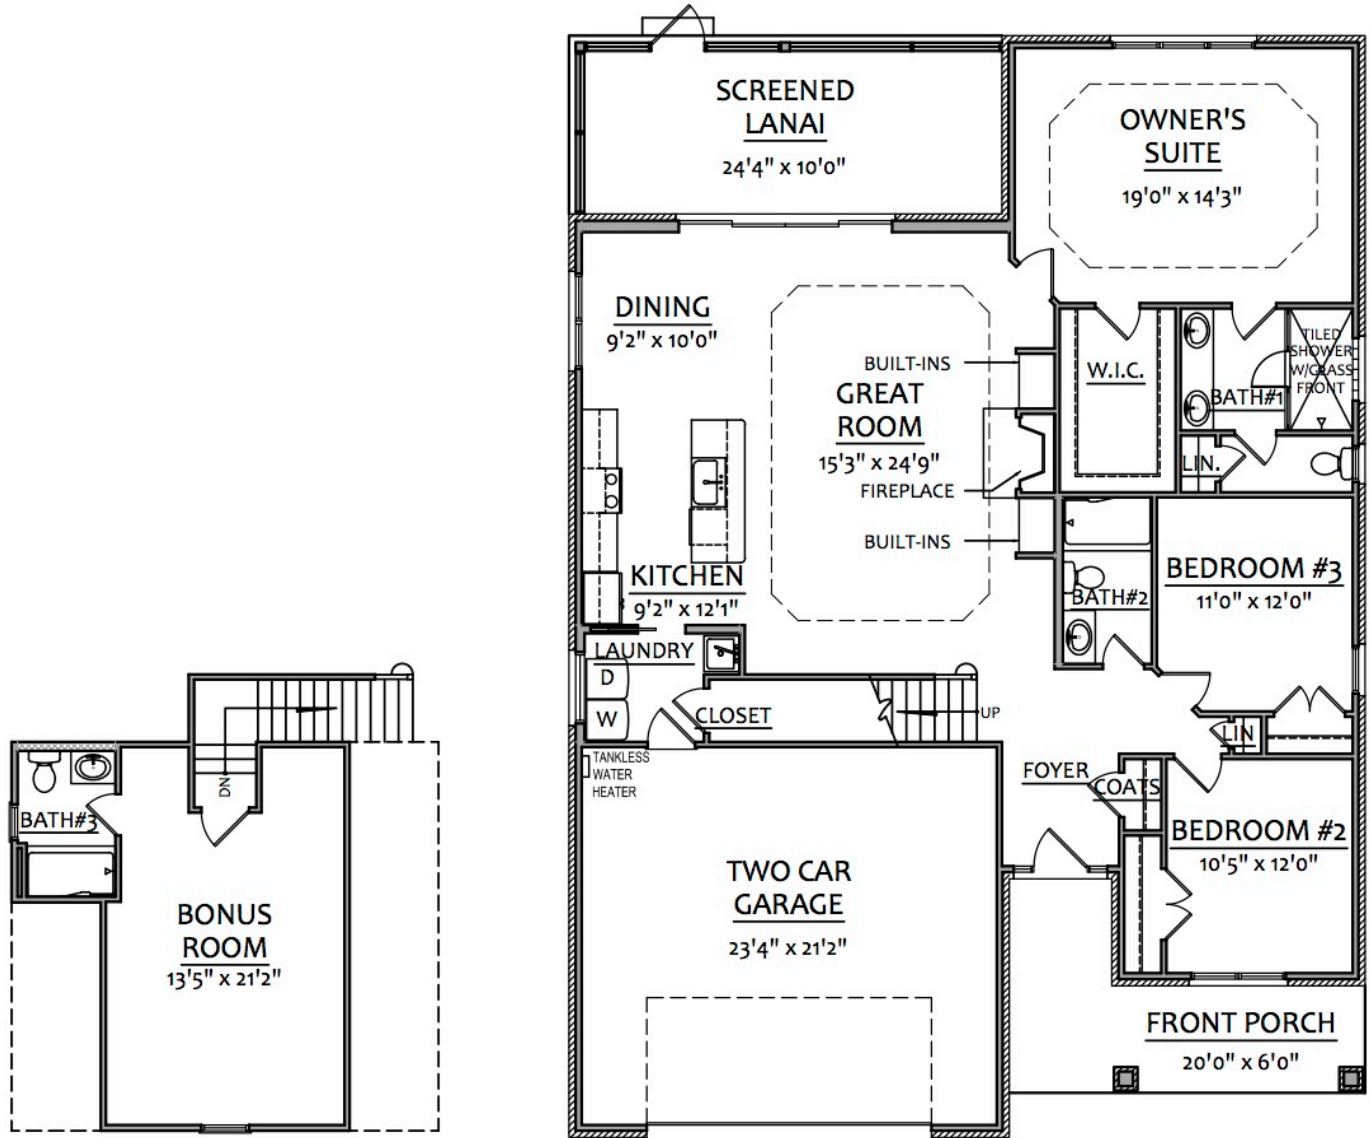

The Bahama

total heated:
2,129 sq. ft.±
dimensions:
44'-0"x61'-0"

The Bahama