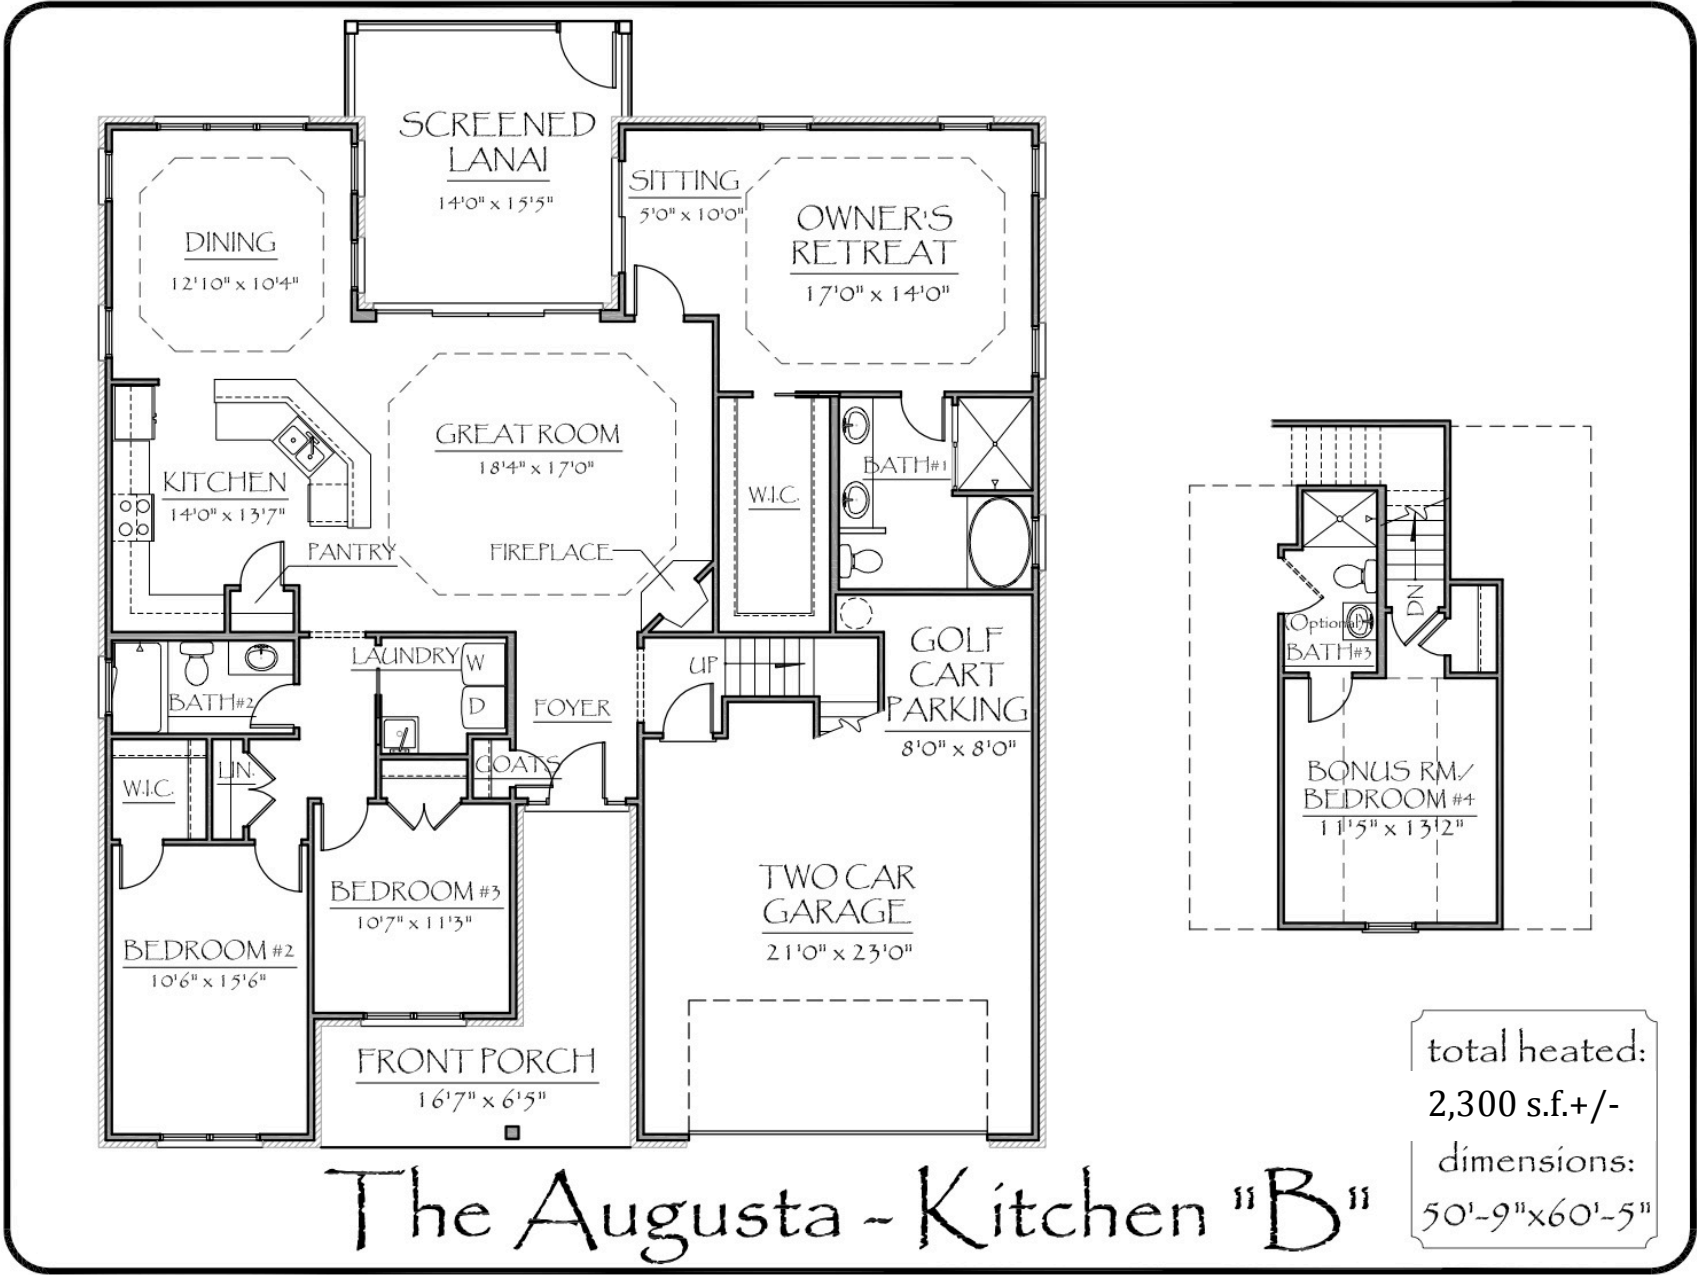

The Augusta B

The Augusta - Kitchen "B"

total heated:
2,300 s.f.+/-
dimensions:
50'-9" x 60'-5"