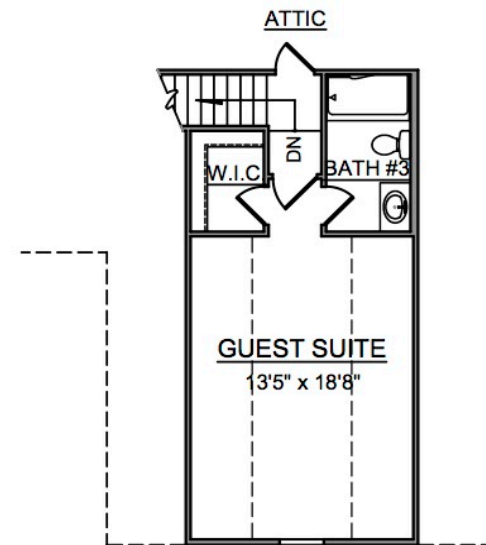

The Augusta Expanded

total heated:
2,670 sq. ft.±
dimensions:
52' x 68'

Expanded Augusta