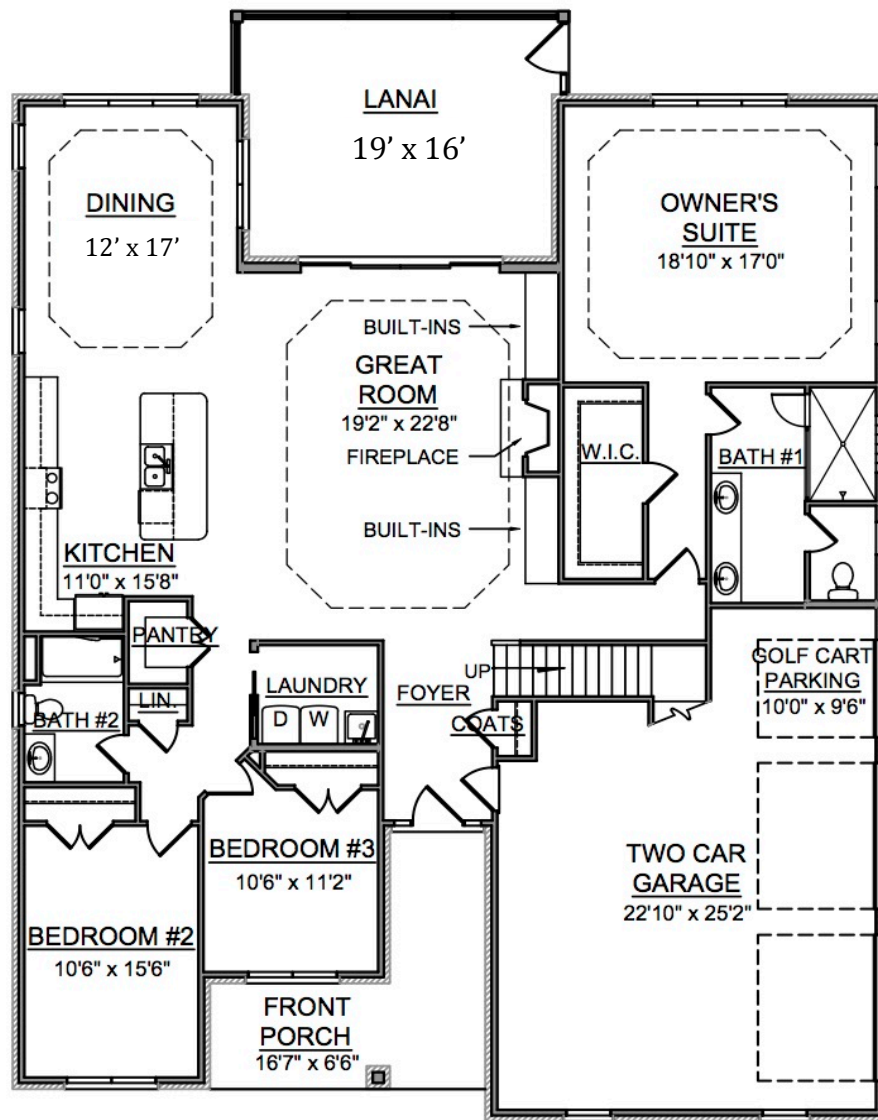

The Augusta Expanded

total heated:
2,670 sq. ft.±
dimensions:
52' x 68'

Expanded Augusta